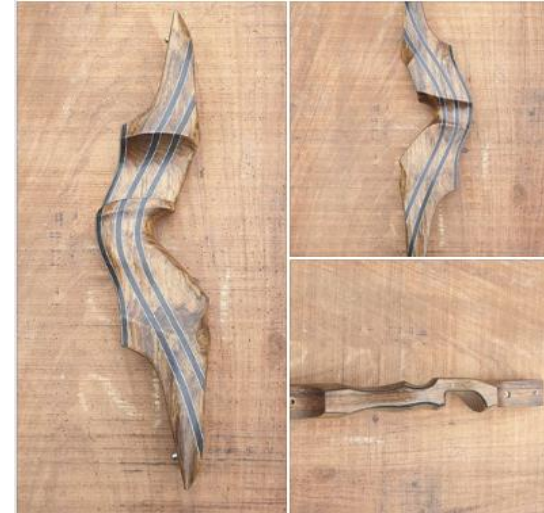

## BLACK DOUGLAS RISERS

These stock risers are available immediately.

Please contact [sales@borderbows.com](mailto:sales@borderbows.com) / [ann@borderbows.com](mailto:ann@borderbows.com) / [sid@borderbows.com](mailto:sid@borderbows.com) for further information on pricing/shipping etc.

**MORE STOCK COMING SOON**

SN3230 23" LH. Shedua with Heritage Midnight Centre. Red Accents.

SN5375 17" RH. All Shedua with White Accents.

SN5552 17" RH. All Shedua with White Accents.

SN3473 21" LH. Heritage Walnut with Heritage Cocobolo Centre. Red Accents.