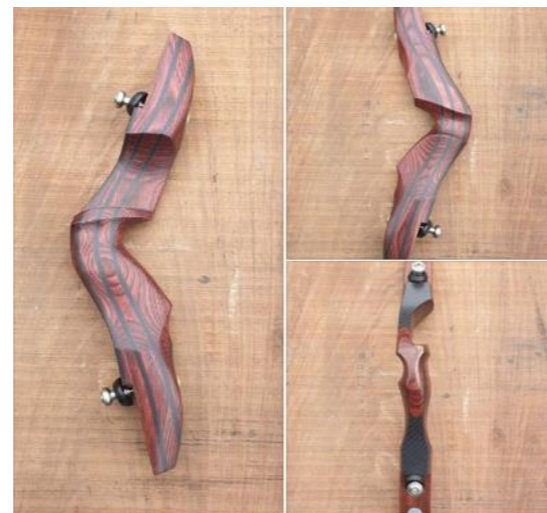

ILF RISERS

These stock risers are available immediately.

Please contact sales@borderbows.com / ann@borderbows.com / sid@borderbows.com for further information on pricing/shipping etc.

SN7153 25" RH. Bubinga with Shedua Centre

SN5693 25" RH. Phenolic with Shecua Centre and White Accents.

SN7152 25" RH. Bubinga with Heritage Midnight Centre.
Red Accents.

SN2113 17" RH. Indonesian Rosewood with Becote Centre.
White Accents

SN4523 19" RH. Phenolic with Shedua Centre. White Accents.

SN7208 17" RH. Becote with Heritage Cocobolo Center. White Accents.

SN4961 17" RH. All Heritage Cocobolo with Red Accents.

SN3651 25" RH. Heritage Walnut with Heritage Midnight Centre. Red Accents with Plunger Insert and Light Mass Stabiliser Insert.