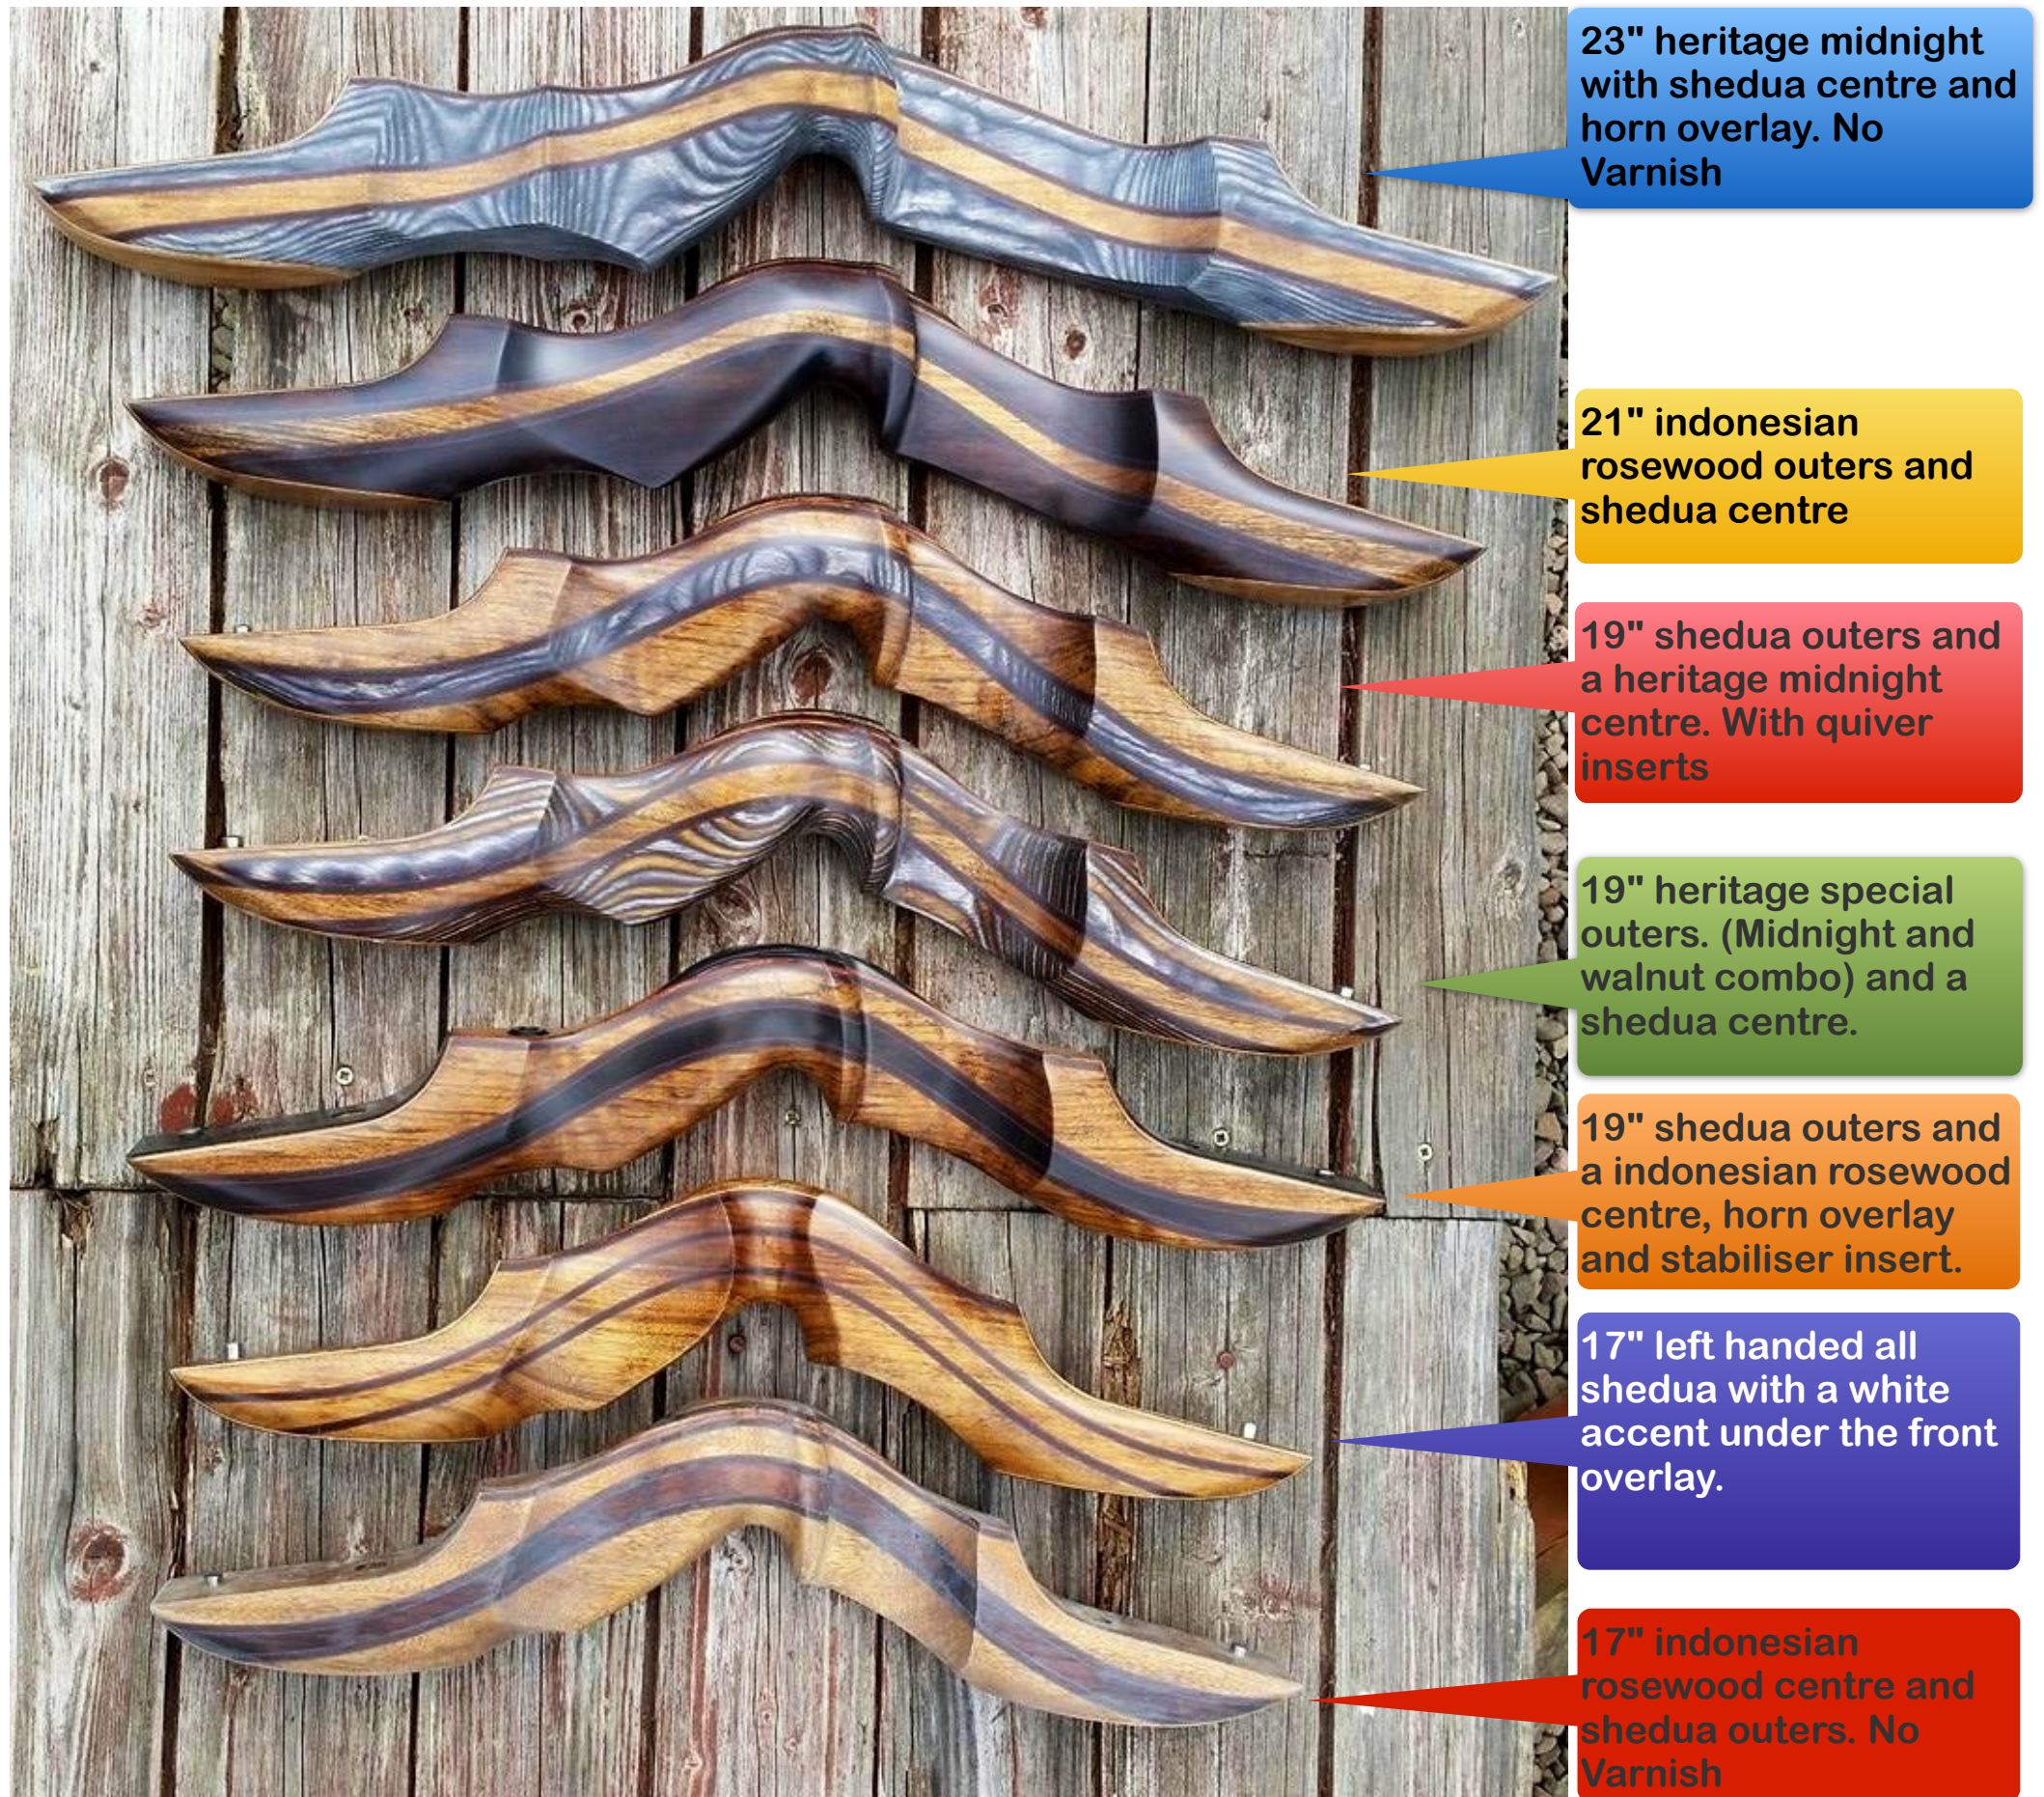

BORDER ARCHERY

24 June 2014

Heritage Midnight
Centre with
Cocobolo Outers
with white accents

Shedua Centre with
Cocobolo Outers

Becote Centre with
Shedua Outers

Heritage Midnight
Outers with
Heritage Walnut
Centres with white
accents

**Heritage Walnut
Outers with
Heritage Cocobolo
Centre with red
accents**

**Shedua Centre,
Jacaranda Outers
with a red accents**

**Shedua Centre,
Honduras Walnut
Outers with red
accents**

**Shedua Outers,
Indonesian
Rosewood Centre
with white accents**

**Shedua Outers,
Cocobolo Centre
with red accents**