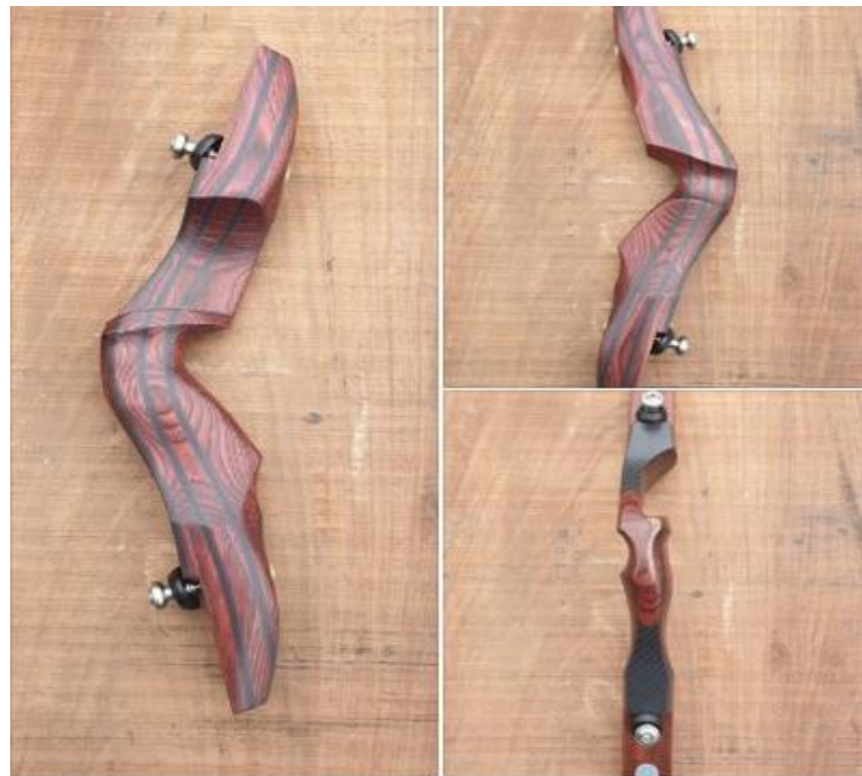

SN7153 25" RH. Bubinga with Shedua Centre

SN7198 19" RH. Heritigate Cocobolo with Heritage Midnight Centre.  
Red Accents.

SN7152 25" RH. Bubinga with Heritage Midnight Centre.  
Red Accents.

SN7226 21" RH. Heritage Walnite with Wenge Centre.  
Red Accents

SN2647 15" RH. All Heritage Forest Camo with Red Accents.

SN7208 17" RH. Becote with Heritage Cocobolo Center. White Accents.

SN4961 17" RH. All Heritage Cocobolo with Red Accents.

SN7352 23" RH. Becote with Zebrano Centre. Red Accents.  
Plunger Bush and Heavy Mass Stabiliser Bush.