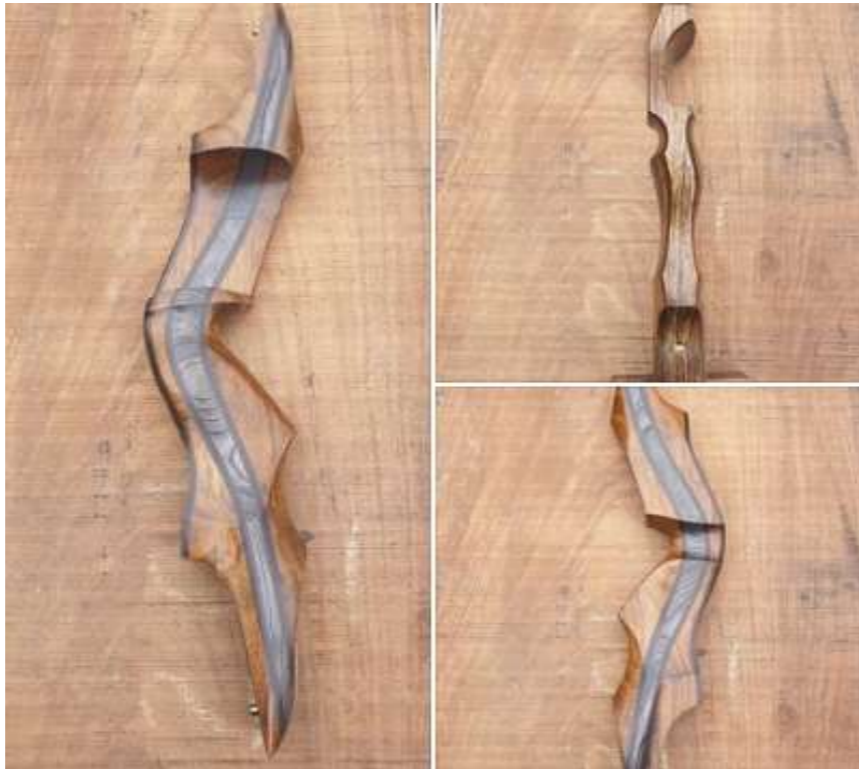

BLACK DOUGLAS RISERS

These stock risers are available immediately.

Please contact sales@borderbows.com / ann@borderbows.com / sid@borderbows.com for further information on pricing/shipping etc.

SN6612 17" RH. Shedua with Bubinga Centre. White Accents.

SN3473 21" LH. Heritage Walnut with Heritage Cocobolo Centre. Red Accents.

SN3271 23" RH. Heritage Midnight with Shedua Centre. White Accents.

SN5285 19" RH. All Shedua with White Accents.

SN7292 21" RH. Shedua with Heritate Midnight Centre. Red Accents.