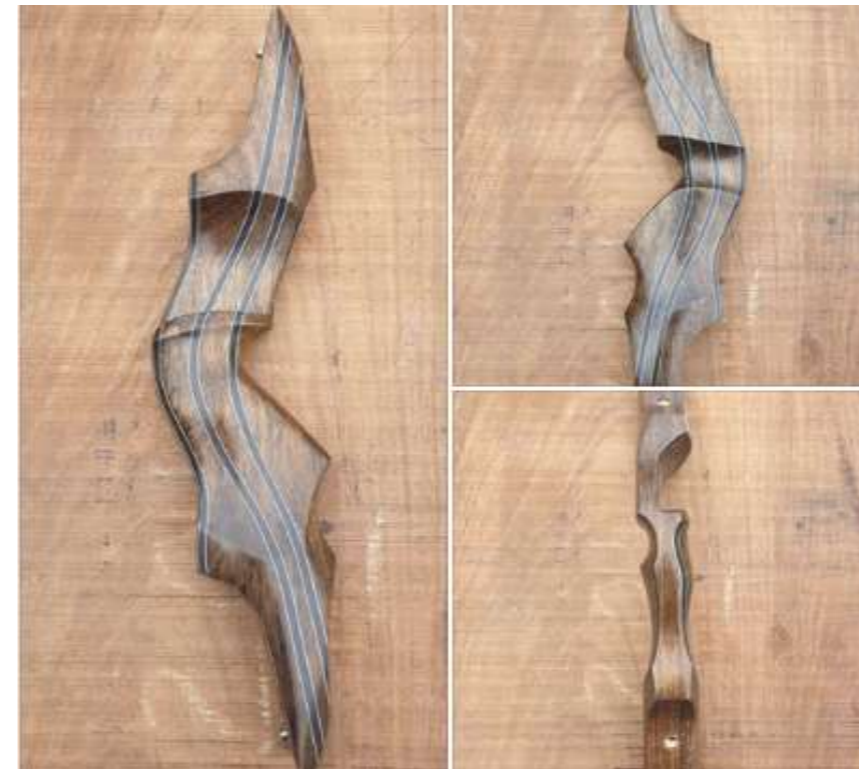

SN5285 19" RH. All Shedua with White Accents.