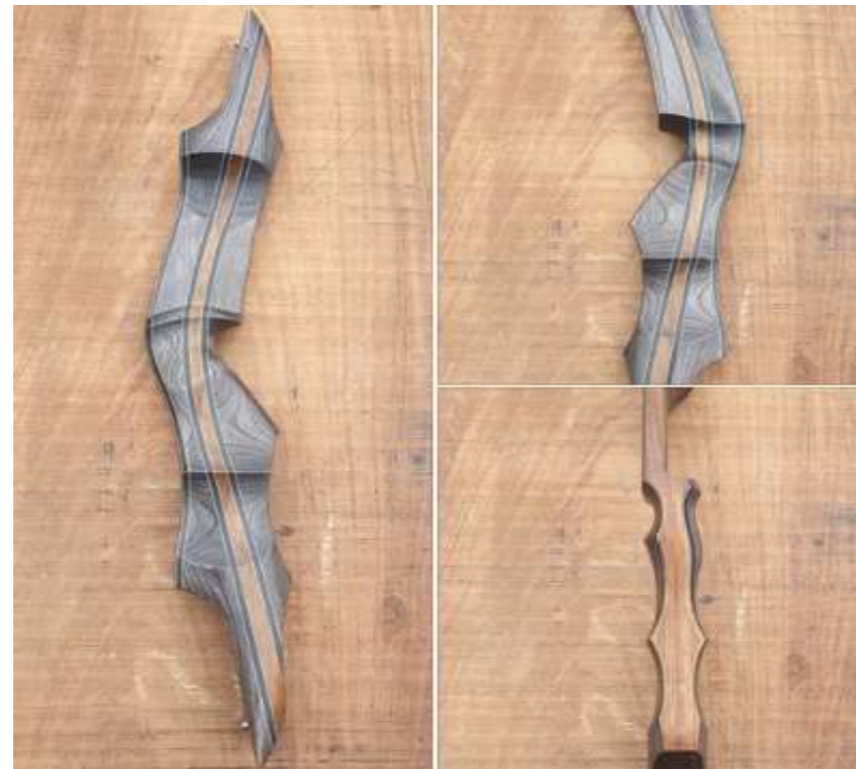

SN3271 23" RH. Heritage Midnight with Shedua Centre. White Accents.