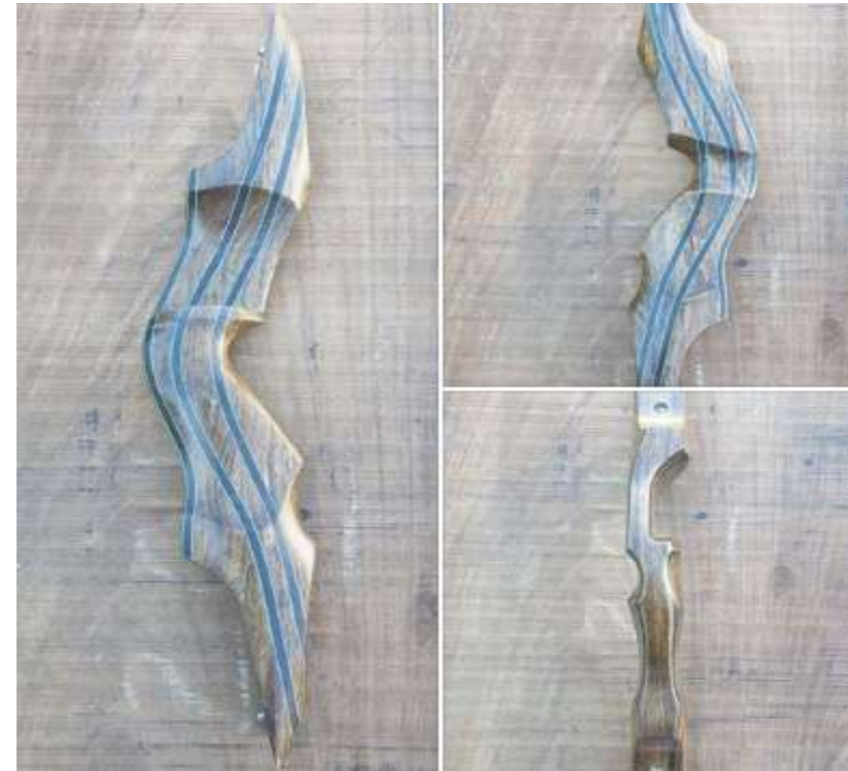

SN4936 19" RH. All Shedua with White Accents.