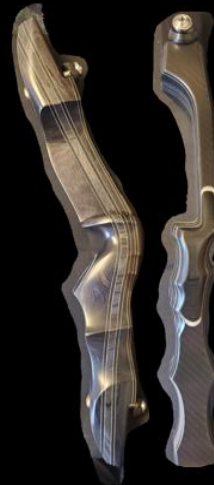

19 Inch Risers

SN9592
Left Hand.

Mystery Wood Outers, Heritage Midnight Inners.
LLA System.

21 Inch Risers

SN8710
Right Hand.
Curley Maple Outers, Ziricote Inners.
Ziricote Face & Shields. Heavy Stab Insert. LLA System,
Strike Plate.

SN8970
Right Hand.
Becote Outers, Wenge Inners
Carbon Overlay, LLA System.

23 Inch Risers

SN9591
Left Hand.
Heritage Walnut outers, Heritage Midnight Inners.
LLA System.

SN9766
Right Hand.
Heritage Jet Outers, Heritage Jet Inners.
Heavy Stabiliser Bush Below Grip

SN9156
Right Hand.
Heritage Jet Outers, Heritage Jet Inners.
Phenolic Overlay on front Grip, Finger Grooves

25 Inch Risers

SN9516
Right Hand.
Heritage Midnight, Shedua Inners.
LLA System, Heavy Inserts.

SN9559
Right Hand.
Heritage Midnight outers, Shedua Inners.
Heavy Stabiliser Insert, LLA System.

SN9052
Right Hand.
Heritage Midnight outers, Shedua Inners.
Plunger for Elevated Red.

27 Inch Risers

SN8726
Right Hand.
Heritage Blue outers, Phenolic Inners.
Front Stabiliser Insert, Plunger for on the Shelf Shooting,
Elevated Rest.