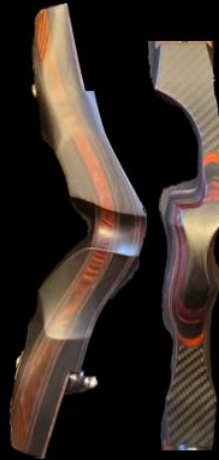

ILF Risers

Please contact carol@borderbows.com for further information

17 Inch Risers

SN9263
Right Hand.

Heritage Walnut Outers, Zebrano Inners.

SN6042
Right Hand.

Heritage Jet Outers, Heritage Cocobolo Inners.

19 Inch Risers

SN9592
Left Hand.

Mystery Wood Outers, Heritage Midnight Inners.
LLA System.

21 Inch Risers

SN8710
Right Hand.
Curley Maple Outers, Ziricote Inners.
Ziricote Face & Shields. Heavy Stab Insert. LLA System,
Strike Plate.