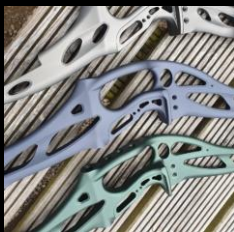

Left Hand

Winchester Green	C04
Satin Lime Green	A09