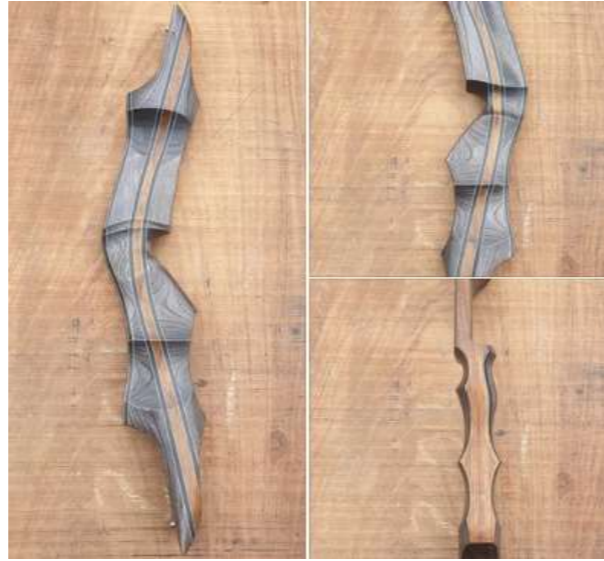

BLACK DOUGLAS RISERS

These stock risers are available immediately.

Please contact sales@borderbows.com / ann@borderbows.com / sid@borderbows.com for further information on pricing/shipping etc.

SN3230 23" LH. Shedua with Heritage Midnight Centre. Red Accents.

SN2955 21" RH. Heritage Walnut with Heritage Midnight Centre. White Accents.

SN5552 17" RH. All Shedua with White Accents.

SN3473 21" LH. Heritage Walnut with Heritage Cocobolo Centre. Red Accents.

SN3271 23" RH. Heritage Midnight with Shedua Centre. White Accents.

SN7905 17" RH. Shedua with Bubinga Centre. Red Accents

SN7292 21" RH. Shedua with Heritage Midnight Centre. Red Accents.

SN5375 17" RH. All Shedua with White Accents.

SN6952 17" RH. Heritage Jakaranda with Shedua Centre. Red Accents.
Buffalo Horn Overlay