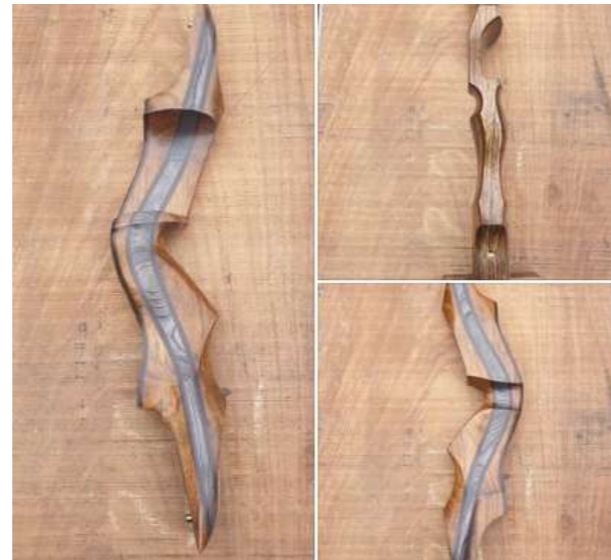

BLACK DOUGLAS RISERS

These stock risers are available immediately.

Please contact sales@borderbows.com / ann@borderbows.com / sid@borderbows.com for further information on pricing/shipping etc.

SN3230 23" LH. Shedua with Heritage Midnight Centre. Red Accents.

SN2955 21" RH. Heritage Walnut with Heritage Midnight Centre. White Accents.

SN5552 17" RH. All Shedua with White Accents.

SN3473 21" LH. Heritage Walnut with Heritage Cocobolo Centre. Red Accents.

SN3271 23" RH. Heritage Midnight with Shedua Centre. White Accents.

SN7905 17" RH. Shedua with Bubinga Centre. Red Accents

SN7292 21" RH. Shedua with Heritage Midnight Centre. Red Accents.

SN5375 17" RH. All Shedua with White Accents.

SN6952 17" RH. Heritage Jakaranda with Shedua Centre. Red Accents.
Buffalo Horn Overlay