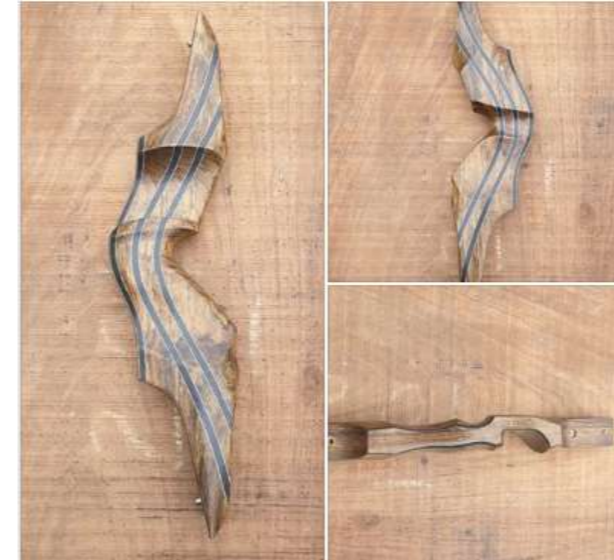

BLACK DOUGLAS RISERS

These stock risers are available immediately.

Please contact sales@borderbows.com / ann@borderbows.com / sid@borderbows.com for further information on pricing/shipping etc.

SN3230 23" LH. Shedua with Heritage Midnight Centre. Red Accents.

SN2955 21" RH. Heritage Walnut with Heritage Midnight Centre. White Accents.

SN5552 17" RH. All Shedua with White Accents.

SN3473 21" LH. Heritage Walnut with Heritage Cocobolo Centre. Red Accents.

SN3271 23" RH. Heritage Midnight with Shedua Centre. White Accents.

SN7905 17" RH. Shedua with Bubinga Centre. Red Accents

SN7292 21" RH. Shedua with Heritage Midnight Centre. Red Accents.

SN5375 17" RH. All Shedua with White Accents.

SN6952 17" RH. Heritage Jakaranda with Shedua Centre. Red Accents.
Buffalo Horn Overlay